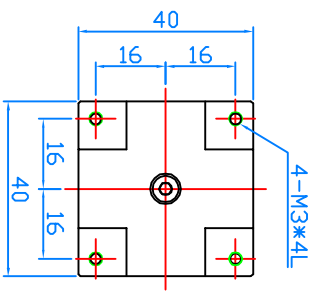

MXG4-50CE

台面轉接板拆除後之上視圖
After floor keysets demolition
Top view