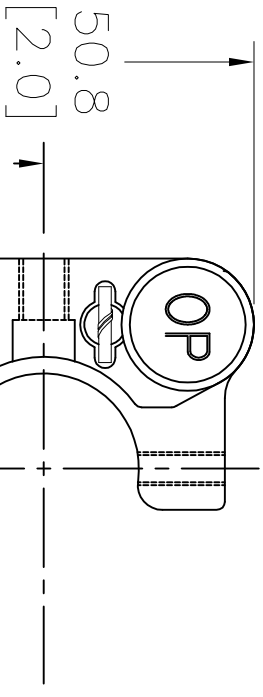

For 1" Optics

8x32W

FOR T=6.5 [0.26]

2-M6x1P&  
M4[#8]CLR

TMSC-1L