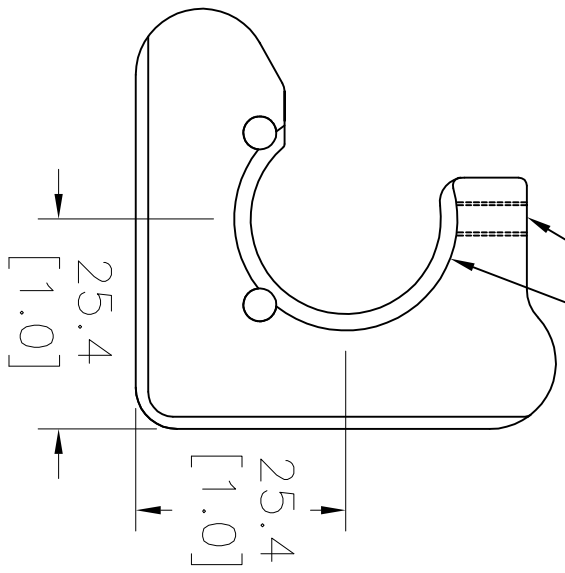

For 1" Optics

8x32W

FOR T=6.5 [0.26]

2-M6x1P&  
M4[#8]CLR

TMSC-1L