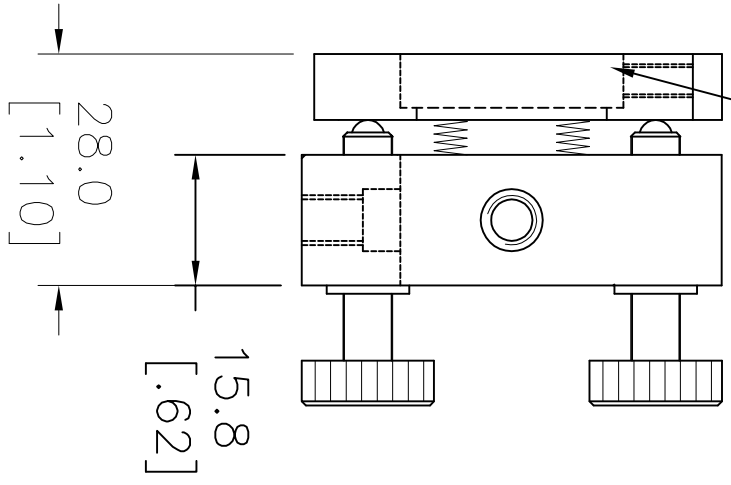

For 1" Optics

8x32W

FOR T=6.5 [0.26]

2-M6x1P&  
M4[#8]CLR

TMSC-1L