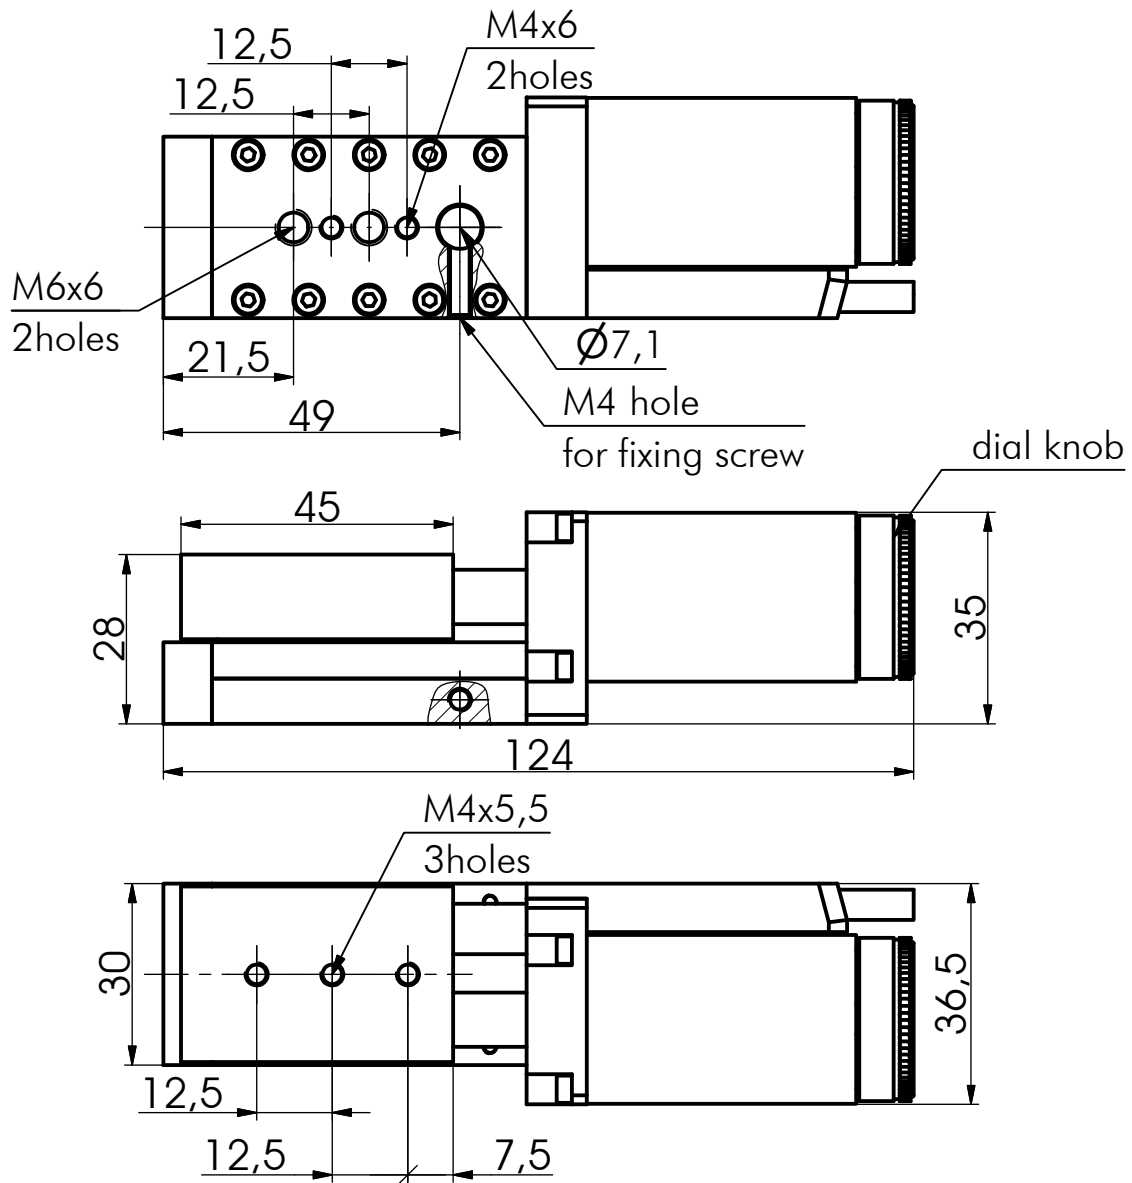

Narrow Motorized Translation Stage

8MT173-10

click to activate 3D view
(Adobe Reader 8 is needed)