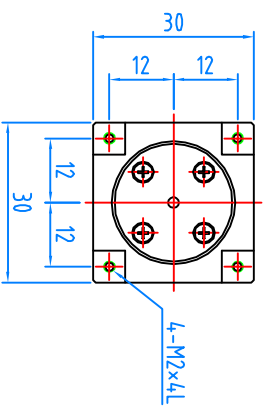

# MXG3-44CE

合面轉接板拆除後之上視圖  
After floor keysets demoltion  
Top view