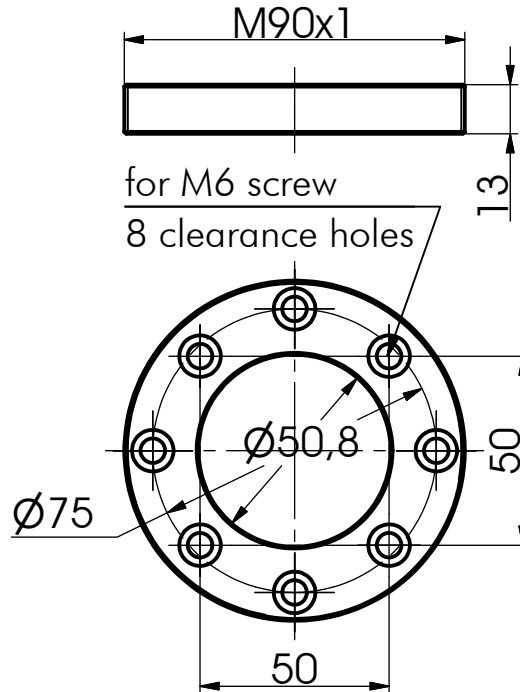

Motorized Rotation Stage

8MR170-190

an insert base plate for 8MR170-190

[click to activate 3D view](#)
(Adobe Reader 8 is needed)