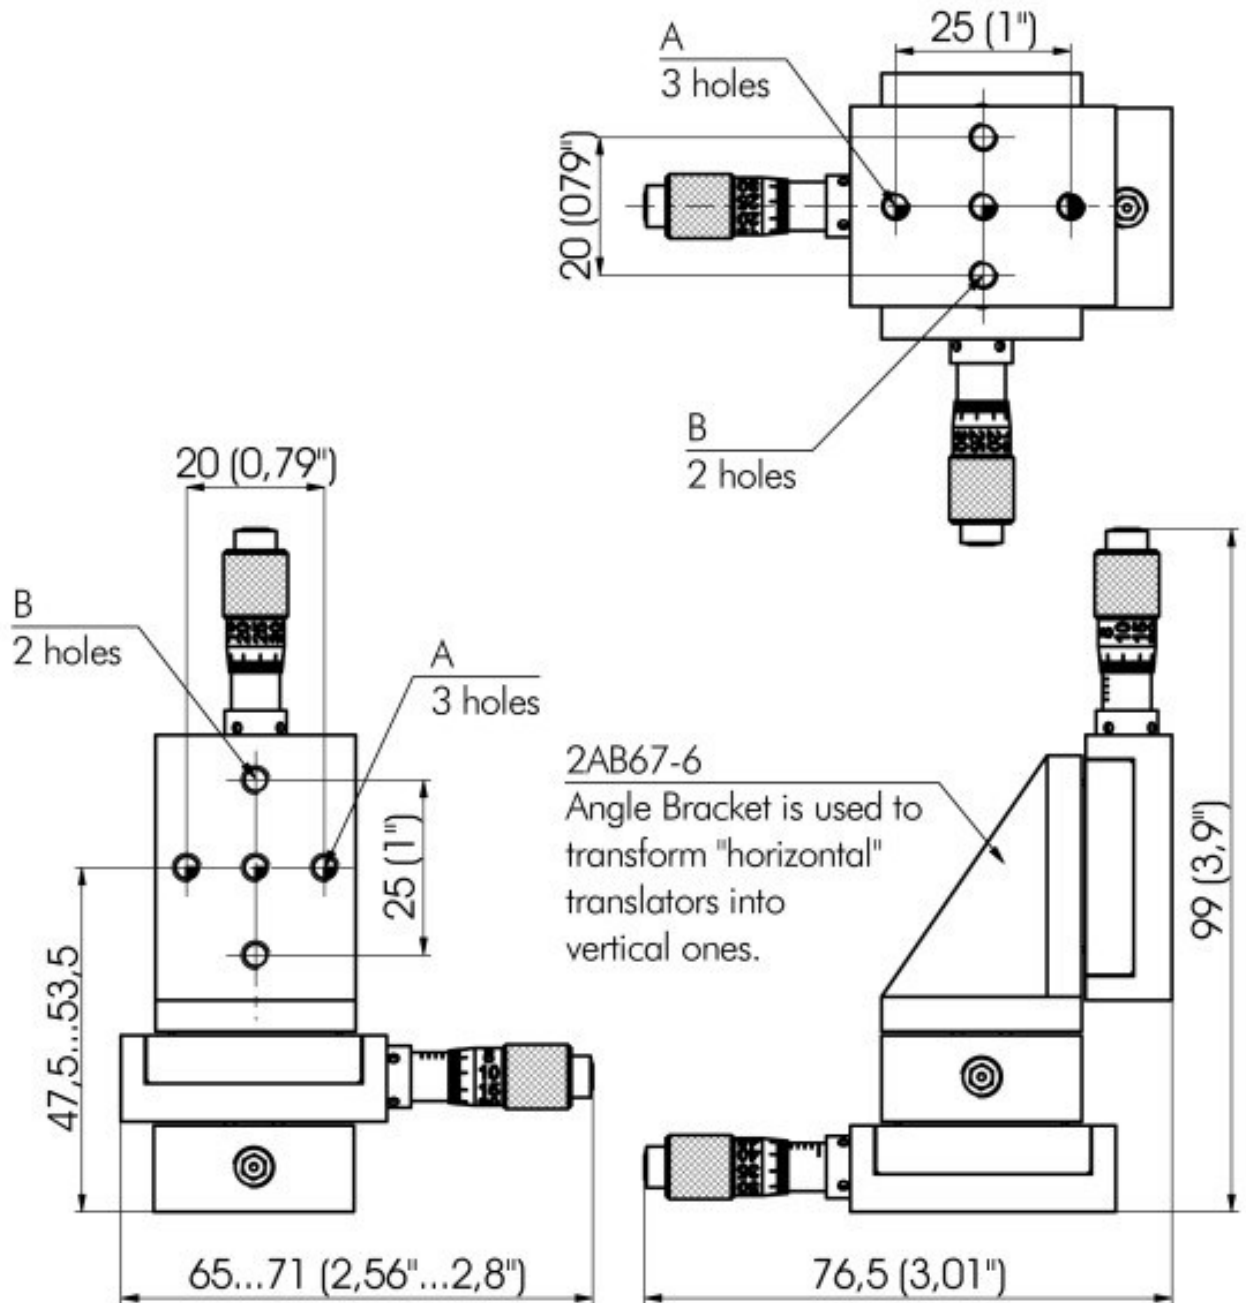

XYZ Stable Stainless Steel Linear Stage 7T67-6-9S35M-5 xyz 7T67E-6-9S35M-5 xyz

Model	A	B	C	ØD
7T67-6-9S35M-5 xyz (metric)	M4x3 deep	M4x5 deep	M3x6 deep	6x7 deep
7T67E-6-9S35M-5 xyz (imperial)	#8-32x0,11" deep	#8-32x0,19" deep	#4-40x0,23" deep	0,2x0,27" deep