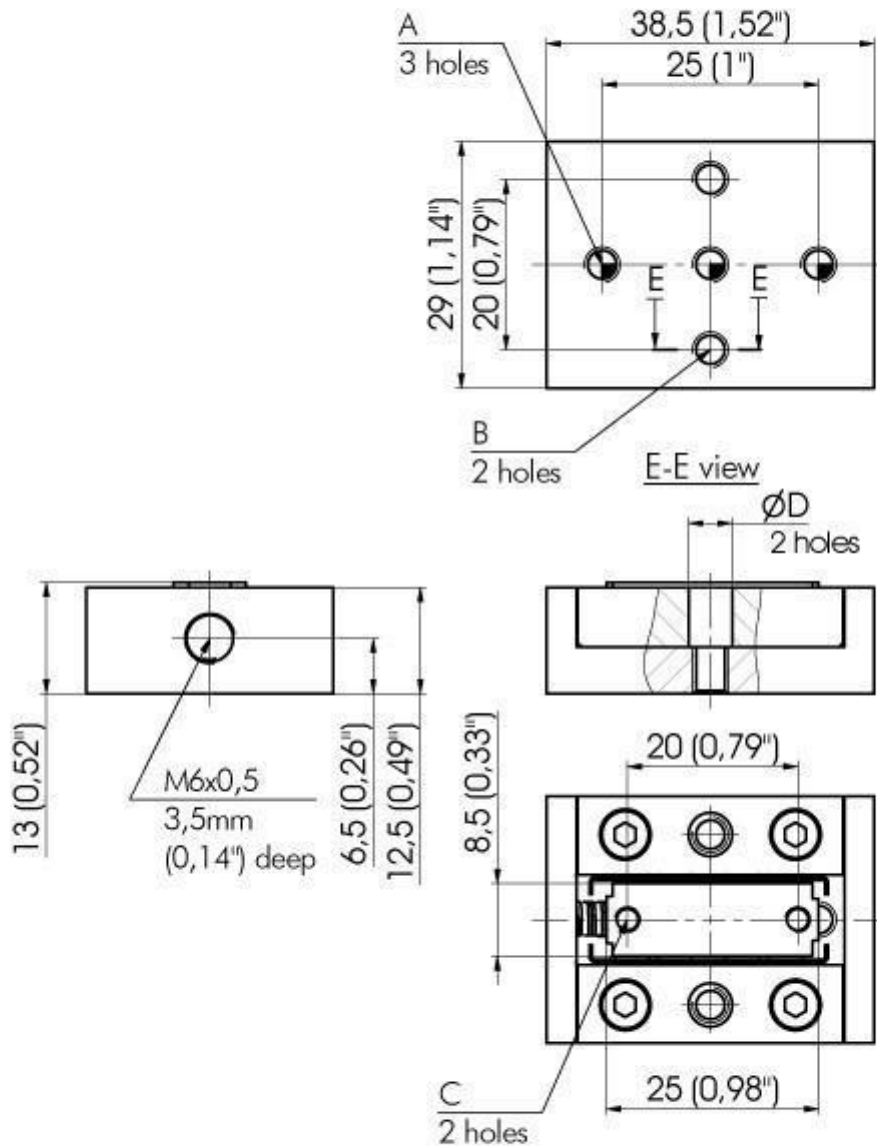

## Stable Stainless Steel Linear Stage

**7T67-6**  
**7T67E-6**

Model	A	B	C	ØD
7T67-6 (metric)	M4x3 deep	M4x5 deep	M3x6 deep	6x7 deep
7T67E-6 (imperial)	#8-32x0,11" deep	#8-32x0,19" deep	#4-40x0,23" deep	0,2x0,27" deep