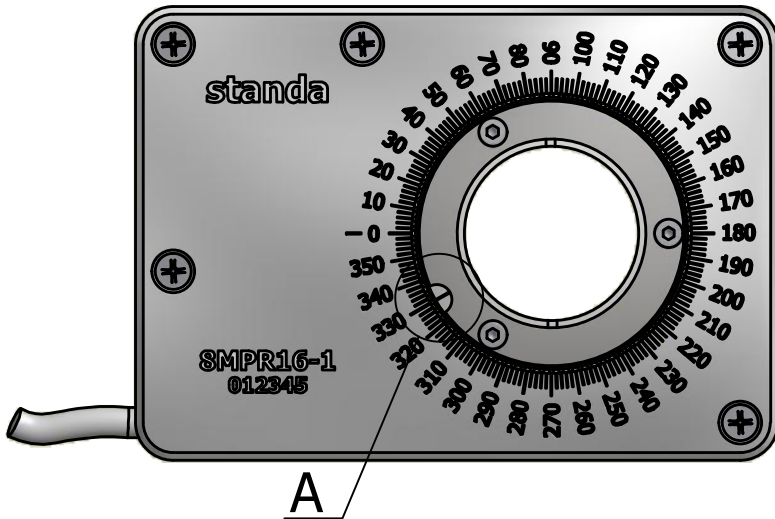

Thrust Ring

5A-MPR16-TR

View A (2 : 1)