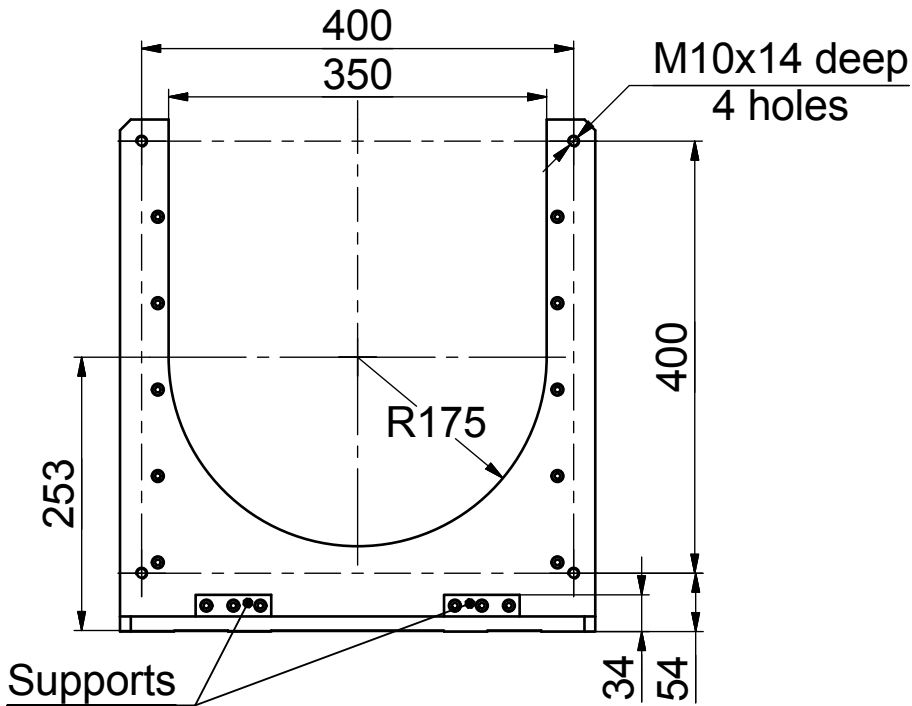

Angle Bracket

2AB450-350

Motorized Rotary Table
8MRB450-350-60
can be placed at different angles