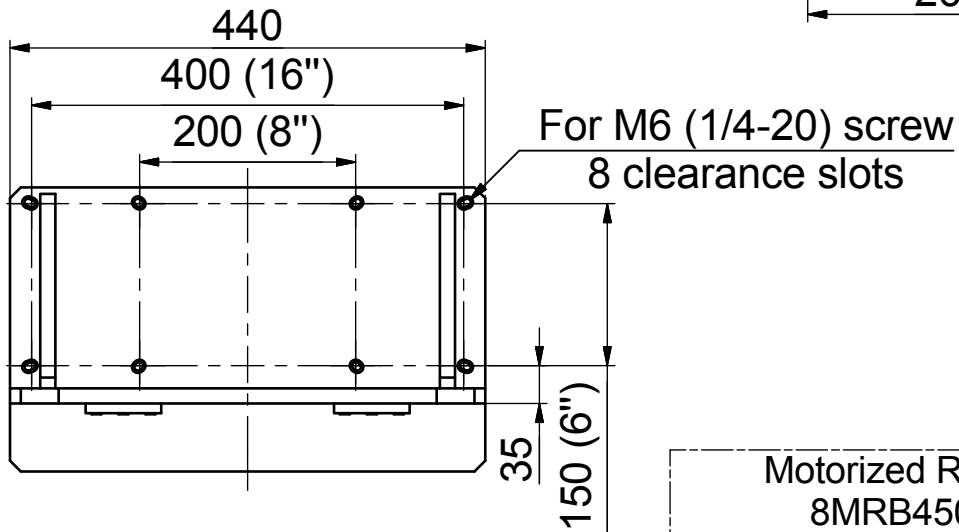

Angle Bracket

2AB450-350

Motorized Rotary Table
8MRB450-350-60
can be placed at different angles