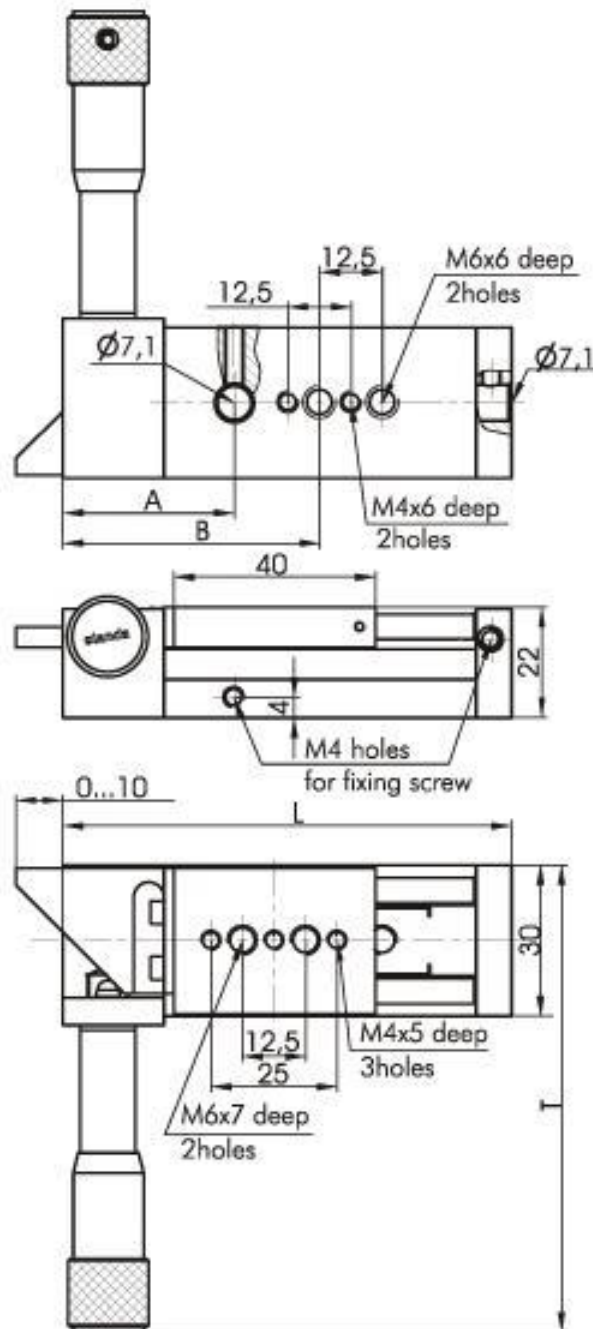

Side Control Linear Stages

7T173TM

Model	A, mm	B, mm	L, mm	T, mm
7T173-10TM	31	46	79	67-77
7T173-20TM	34	51	86	74-94