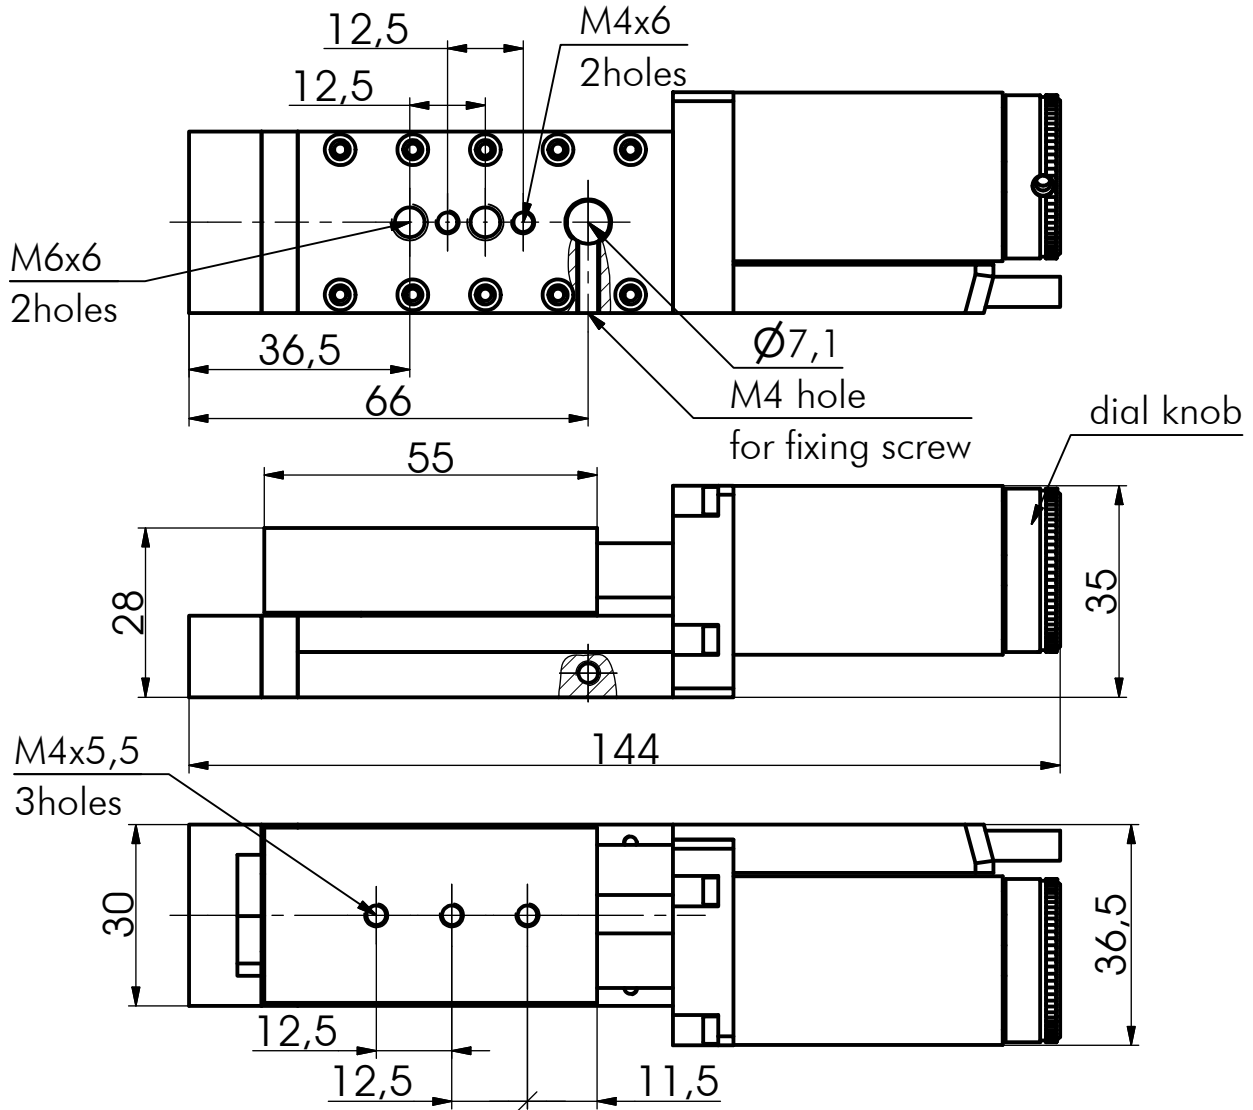

Narrow Motorized Translation Stage

8MT173-30

[click to activate 3D view](#)
(Adobe Reader 8 is needed)