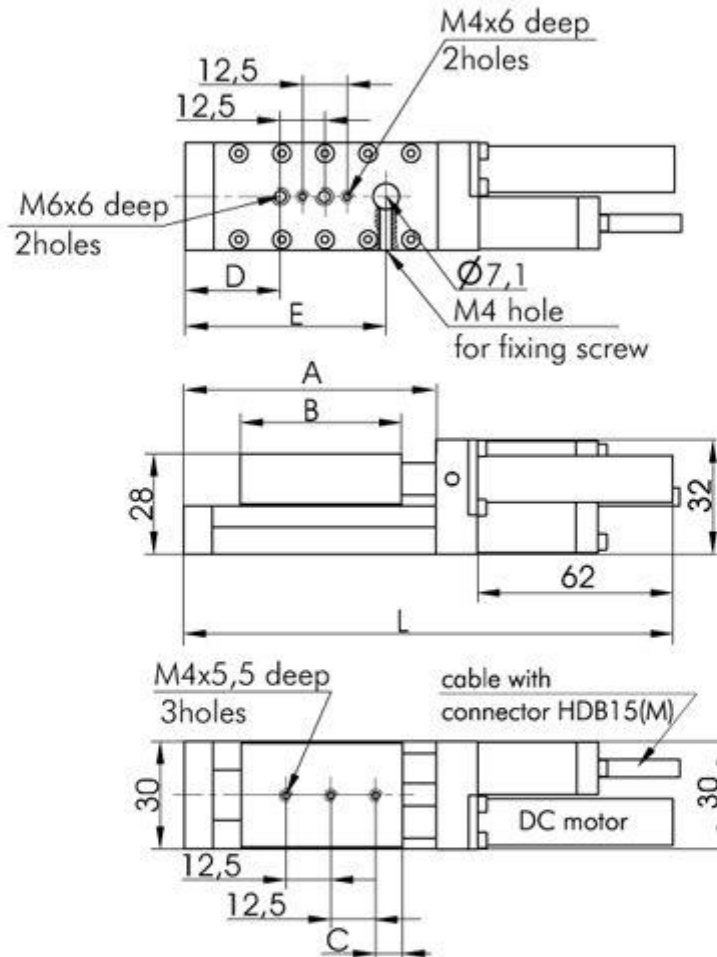

**Narrow Motorized Translation Stage
with DC motor**

8MT173-DCE2

Model	L, mm	A, mm	B, mm	C, mm	D, mm	E, mm
8MT173-10DCE2	133.5	60	45	7.5	21.5	49
8MT173-20DCE2	143.5	70	45	7.5	26.5	56
8MT173-25DCE2	147.5	74	49	11	30.5	60
8MT173-30DCE2	153.5	80	55	11.5	36.5	66