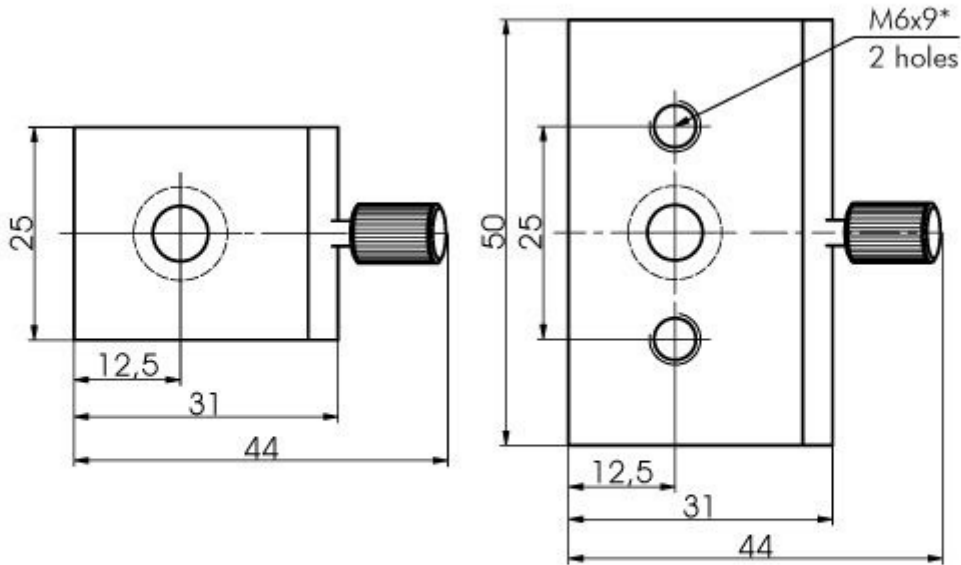

Rail Carriers

2RC19

Model
2RC19-25

Model
2RC19-50

*Length of the thread of the screws not to exceed 9mm