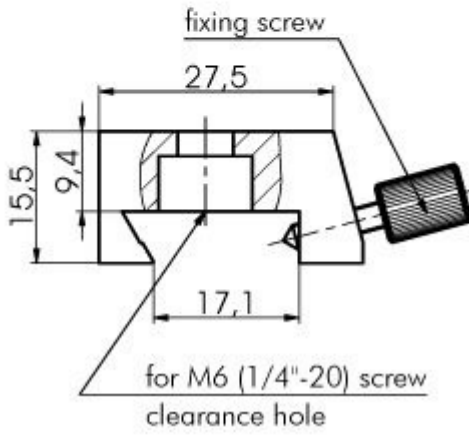

Rail Carriers

2RC19

Model
2RC19-25

Model
2RC19-50

*Length of the thread of the screws not to exceed 9mm