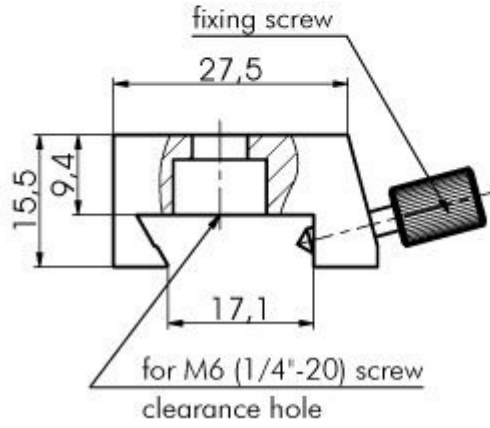

Rail Carriers

2RC19

Model
2RC19-25

Model
2RC19-50

*Length of the thread of the screws not to exceed 9mm