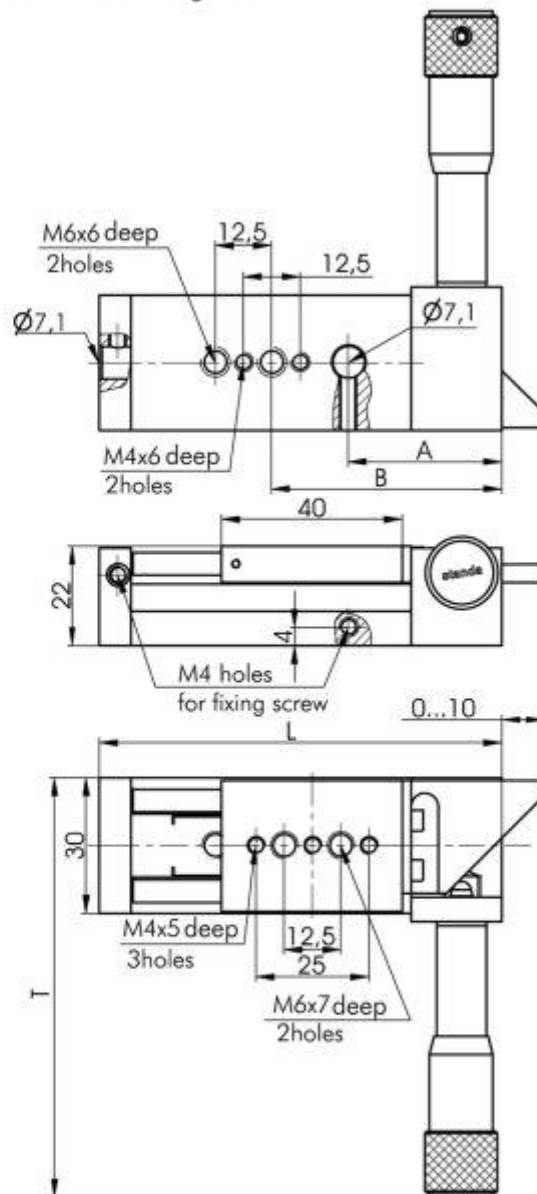

Side Control Linear Stages

7T173T

Model	A, mm	B, mm	L, mm	T, mm
7T173-10T	31	46	79	67-77
7T173-20T	34	51	89	74-94